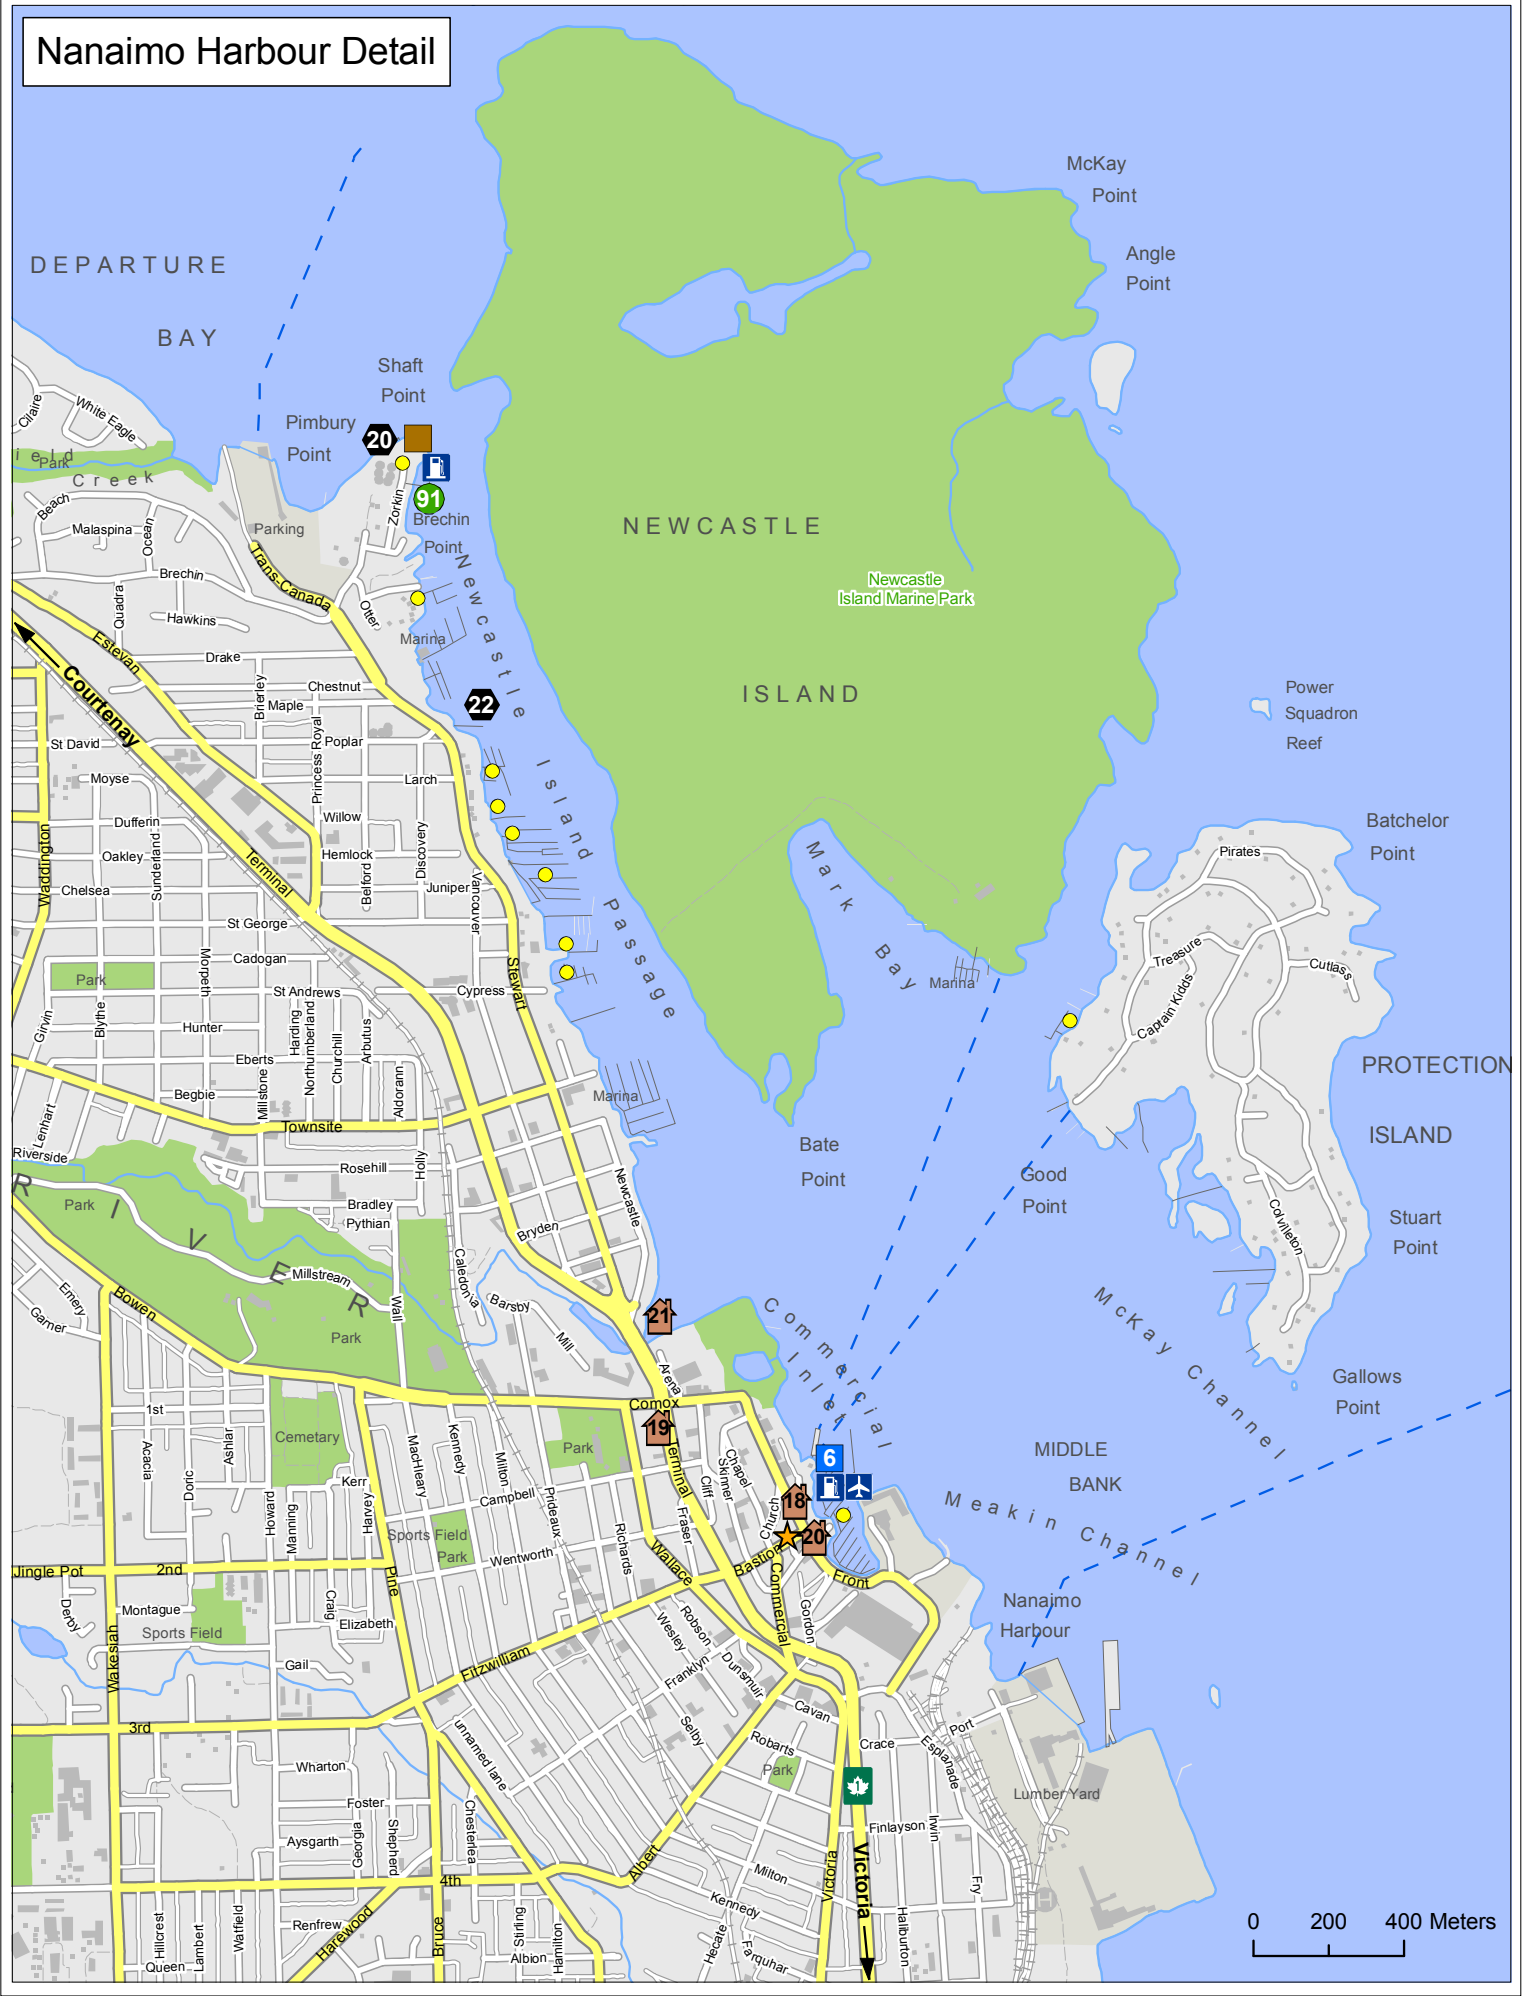

Nanaimo Harbour Detail

0 200 400 Meters